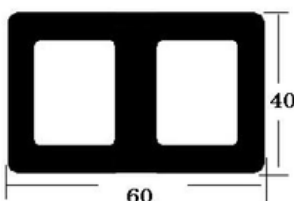

- width 150 mm
- thickness 17 mm
- 1 sq.m. = 6,67 m.

price
3.36 €/m.

SIDING DECKPLAST WS

- width 125 mm
- thickness 7 mm
- lenght 2,20 m.
- 1 sq.m. = 8 m.

price
2.37 €/m.

DeckPlast

WPC TRIM PROFILES

STEP PROFILE DECKPLAST AP

- size 56 x 120 mm
- thickness 25 mm
- lenght 3 m.

price
5.60 €/m.

new product

ALUMINIUM STEP PROFILE ALP

- size 32 x 65 mm
- thickness 2 mm
- lenght 4 m.

price
5.60 €/m.

FRONT BOARD DECKPLAST BP

- width 125 mm
- thickness 7 mm
- length 3 m

price
2.46 €/m.

ENDING PROFILE DECKPLAST LP

- size 30 x 40 mm
- length 3 m.

price
1.56 €/m.

DeckPlast

WPC JOIST PROFILES

JOIST DECKPLAST SK

- size 30 x 40 mm
- length 3 m.

price
1.56 €/m.

JOIST DECKPLAST LK

- size 40 x 60 mm
- length 3 m.

price
3.47 €/m.

DeckPlast

ACCESSORIES

PVC CLIPS DECKPLAST

- pvc material