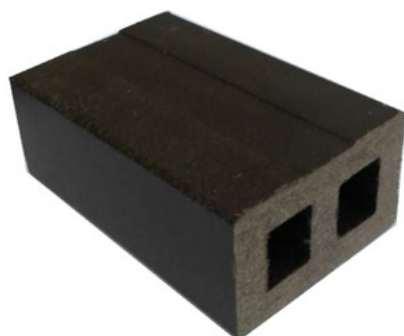

FRONT BOARD DECKPLAST BP

- width 125 mm
- thickness 7 mm
- length 3 m

price
2.46 €/m.

ENDING PROFILE DECKPLAST LP

- size 30 x 40 mm
- length 3 m.

price
1.56 €/m.

DeckPlast

WPC JOIST PROFILES

JOIST DECKPLAST SK

- size 30 x 40 mm
- length 3 m.

price
1.56 €/m.

JOIST DECKPLAST LK

- size 40 x 60 mm
- length 3 m.

price
3.47 €/m.