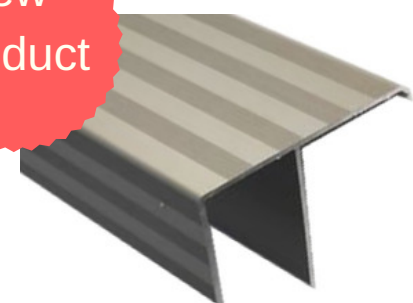

- width 150 mm
- thickness 17 mm
- 1 sq.m. = 6,67 m.

price
3.36 €/m.

SIDING DECKPLAST WS

- width 125 mm
- thickness 7 mm
- lenght 2,20 m.
- 1 sq.m. = 8 m.

price
2.37 €/m.

DeckPlast

WPC TRIM PROFILES

STEP PROFILE DECKPLAST AP

- size 56 x 120 mm
- thickness 25 mm
- lenght 3 m.

price
5.60 €/m.

new product

ALUMINIUM STEP PROFILE ALP

- size 32 x 65 mm
- thickness 2 mm
- lenght 4 m.

price
5.60 €/m.

FRONT BOARD DECKPLAST BP

- width 125 mm
- thickness 7 mm
- length 3 m