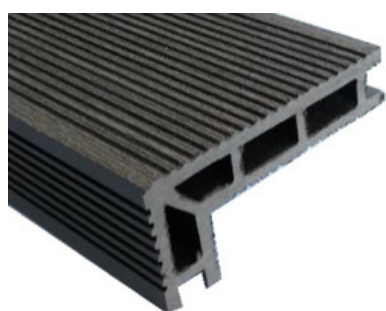

- width 150 mm
- thickness 17 mm
- 1 sq.m. = 6,67 m.

price
3.36 €/m.

SIDING DECKPLAST WS

- width 125 mm
- thickness 7 mm
- lenght 2,20 m.
- 1 sq.m. = 8 m.

price
2.37 €/m.

DeckPlast

WPC TRIM PROFILES

STEP PROFILE DECKPLAST AP

- size 56 x 120 mm
- thickness 25 mm
- lenght 3 m.

price
5.60 €/m.

new product

ALUMINIUM STEP PROFILE ALP

- size 32 x 65 mm
- thickness 2 mm
- lenght 4 m.

price
5.60 €/m.

FRONT BOARD DECKPLAST BP

- width 125 mm
- thickness 7 mm
- length 3 m