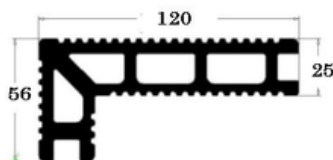

- width 138 mm
- thickness 20 mm
- 1 sq.m. = 6,99 m

price
5.51 €/m.

CLICK DECKING DECKPLAST WD

- width 140 mm
- thickness 25 mm
- 1 sq.m. = 7.14 m.

price
4.51 €/m.

new product

CLICK DECKING AND SIDING DECKPLAST ND

- width 150 mm
- thickness 17 mm
- 1 sq.m. = 6,67 m.

price
3.36 €/m.

SIDING DECKPLAST WS

- width 125 mm
- thickness 7 mm
- lenght 2,20 m.
- 1 sq.m. = 8 m.

price
2.37 €/m.

DeckPlast

WPC TRIM PROFILES

STEP PROFILE DECKPLAST AP

- size 56 x 120 mm
- thickness 25 mm
- lenght 3 m.

price
5.60 €/m.

new product

ALUMINIUM STEP PROFILE ALP

- size 32 x 65 mm
- thickness 2 mm
- lenght 4 m.

price
5.60 €/m.

FRONT BOARD DECKPLAST BP

- width 125 mm
- thickness 7 mm
- length 3 m

price
2.46 €/m.

ENDING PROFILE DECKPLAST LP

- size 30 x 40 mm
- length 3 m.

price
1.56 €/m.

DeckPlast

WPC JOIST PROFILES

JOIST DECKPLAST SK

- size 30 x 40 mm
- length 3 m.